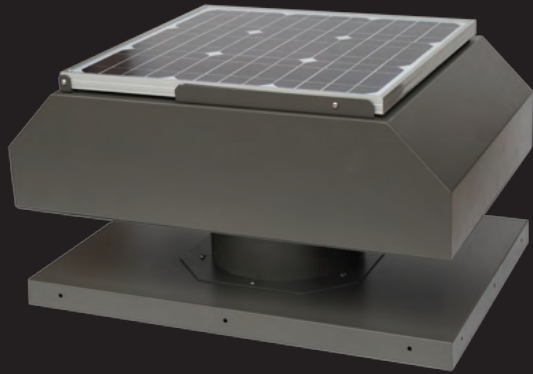

# INTELLIBREEZE

SOLAR ATTIC FAN

# IntelliBreeze

“Solar Powered Attic Fan”

Exhausts attic heat drastically  
reducing energy consumption

### SOLAR PANEL

- 30 watt high efficiency PV solar cells operate even under cloudy conditions
- High-impact tempered glass protects from hail, wind and debris